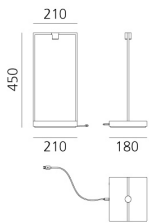

LUMINAIRE

- Watt: **3,6W**
- Lichtstrom (lm): **430lm**
- CCT: **3000K**
- CRI: **90**
- Dimmer Typology: **Push button Dimmer**

Anmerkungen

Battery life:
Dimmer step 1: 8h
Dimmer step 2: 11h
Dimmer step 3: 26h
3 hrs fast charge

BESCHREIBUNG

Curiosity is the new portable lamp that through its shape reveals its vocation for exposition but at the same time for relations. It showcases the spaces where people are or the objects that it can hold inside of it.

Neutral and essential in its graceful structure, it becomes functional enhancing the content. It is available in two sizes, to better adapt to host different objects.

It is a frame for displaying objects. Its base becomes the element that supports what you want to show illuminated by the small spotlight at its top.

It is a controlled light, which with the addition of a white glass sphere with amber light recreates a warm and cosy atmosphere around which to cultivate relationships and feel good.

Curiosity brings its space of light everywhere, and thanks to its long autonomy (up to 26 hours away from the net) it allows you to reinvent everyday light contexts.

It designs individual freedom by adapting to the domestic space, but above all it opens up new scenarios in public places.

Being able to build flexible and mobile displays, it is also a perfect tool for retail spaces, for exhibitions, or for restaurants, where it creates an intimate and elegant atmosphere able to follow the changing organization of the spaces.

"We all have that one object that tells the story of a lifetime, of a journey, or a collection of objects that we would like to underline with light. Curiosity - inspired by the universe of the "cabinet of curiosity" - was born from the desire to offer a small exhibition to all those who wish to showcase an object under its light. By nature, it is intended for any sector, both private and professional: museums, display of private collections or of objects on a restaurant table. Everyone is free to imagine its own presentation on the lamp stage.

But there is more to this: Curiosity is decorative and versatile. With its small removable diffuser, it can become an EXPO or a DECO lamp. Thanks to its battery, it is also nomadic and easy to move: it will find its place in all the interior design scenarios. Who said that curiosity was a bad defect?"

Davide Oppizzi

ARTIKELNUMMER: 0176010A

FUNKTIONEN

- Artikelnummer: **0176010A**
- Farbe: **Black-brown**
- Installation: **Tischleuchte**
- Material: **Aluminium**
- Serie: **Design Collection, 2020 Artemide Collection**
- design: **Davide Oppizzi**

DIMENSION

- Länge: **cm 21**
- Breite: **cm 21**
- Höhe: **cm 45**