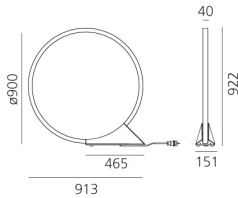

"O" Floor - Indoor - App Compatible

Elemental

IP67   

LUMINAIRE

- Watt: **42W**
- Lichtstrom (lm): **1595lm**
- CCT: **2700K**
- CRI: **90**

Anmerkungen

Plug IP44

BESCHREIBUNG

"O" is an essential element that, when switched on, frames nature and suggests perspectives, an unobtrusive object in space that does not alter environmental balances. Its controlled and comfortable light emission can be adjusted with sensors and with the Artemide App to ensure focused operation, thus preventing waste and respecting the circadian cycles of all animal and plant species. Introduced in 2018 in the ground and suspended outdoor versions, it is a perfect lighting appliance also for indoor use thanks to a cabled option that allows easy relocation. In this case too, the IP protection grade is anyway fit for outdoor use. Its lightness is not just formal: its thin aluminium profile is an element on its own, which can be moved wherever necessary, allows multiple uses, and creates a pleasant ambiance anywhere with its soft, non-glaring light. "O" is developed in the original 90-cm diameter version, as well as in a smaller, 45-cm version featuring all the characteristics of the original one. All the versions come with both a white and a black finish to match all possible spaces. "O" is thus a comprehensive family of elements creating dynamic lightscapes.

ARTIKELNUMMER: T073030APP

FUNKTIONEN

- Artikelnummer: **T073030APP**
- Farbe: **Black**
- Installation: **Stehleuchte**
- Material: **Aluminium, Silicone diffuser**
- Serie: **Design Collection**
- Anwendungsbereich: **Innenbeleuchtung**
- design: **Elemental**

DIMENSION

- Länge: **cm 91.3**
- Höhe: **cm 92.2**
- Breite: **cm 90**
- Länge Fuß: **cm 46.5**
- Breite Fuß: **cm 15.1**

INKLUSIVE LICHTQUELLEN

- Kategorie: **Led**
- Anzahl: **1**
- Watt: **30W**
- Farbtemperatur(K): **2700K**
- CRI: **90**