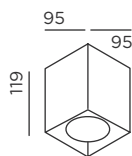

**Material:**  
Aluminiumguss  
pulverbeschichtet  
Sicherheitsglas klar

**Schutzart:**  
IP65

**Lichtrichtung:**

light technology:  
230V Power LED  
2700K  
L70/50.000 h

flood reflector symmetric  
dimmable

installation:  
2 x cable entry point;  
connection terminal  
3 x 1,5 mm<sup>2</sup>

material:  
aluminium die-casting  
powder-coated  
safety glass clear

protection class:  
IP65

light direction:

Farbe colour	Art.-Nr. item no.	Systemleistung system performance
anthracite RAL 7016	91820-S-AN	15 W/978 lm
space grey	91820-S-SG	15 W/978 lm
pure white RAL 9016	91820-S-WH	15 W/978 lm
deep black RAL 9005	91820-S-BL	15 W/978 lm

Größe in mm  
size in mm