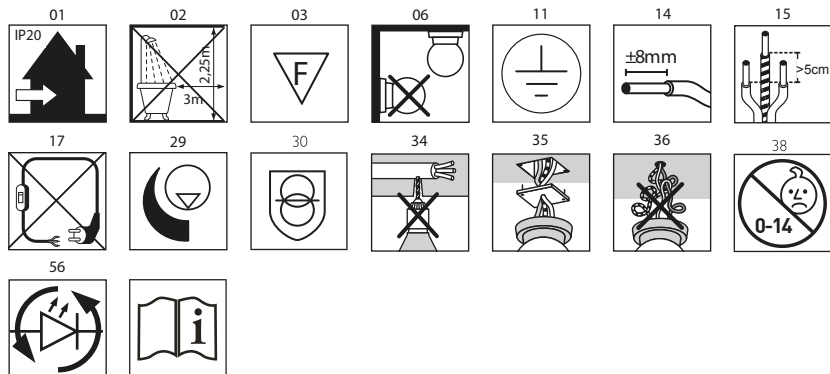

# MESH

design Francisco Gomez Paz

**LUCE  
PLAN**

D86

# D86PL

**kg** 3,7kg **lb** 8 lb

1x

1x

+

1