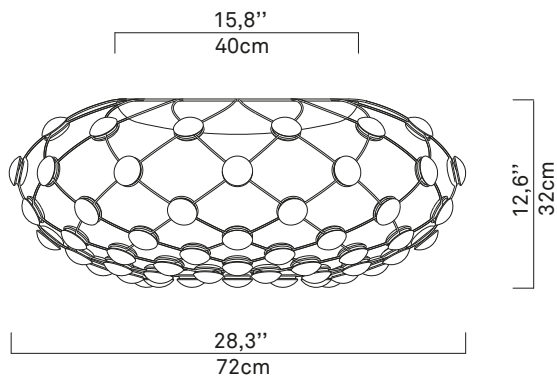

# MESH

design Francisco Gomez Paz

**LUCE  
PLAN**

D86

# D86PL

**kg** 3,7kg **lb** 8 lb

1x

1x

+

1