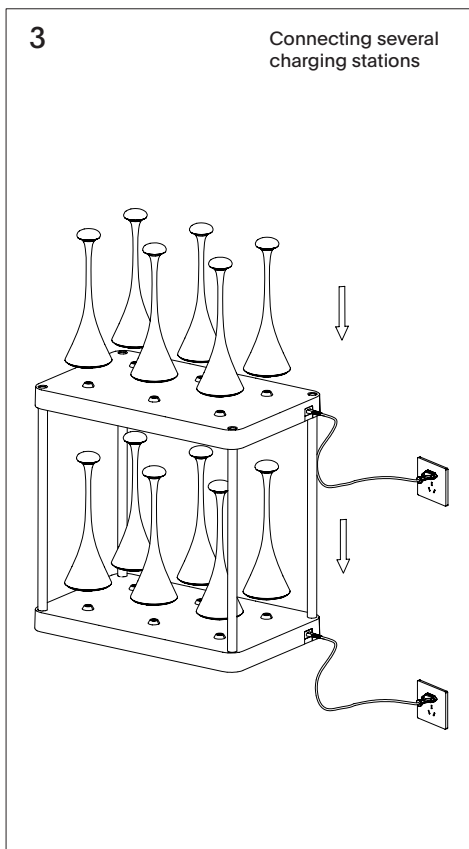

6-slot charging station for rechargeable LED table lamps easy-connect puk

4559001 6-slot charging station for rechargeable LED table lamps easy-connect puk, black

Instructions for use

1. Usage

The 6-slot charging station is currently compatible with Nudrop, Nudrop Mini and Nufflair. Compatible only with Lamps that are equipped with the easy-connect puk connection.

3. Scope of delivery

- 1x charging station including 4x spacers
- Connection cable
- This user manual

Station de recharge à 6 emplacements pour lampes de table LED rechargeables easy-connect puk

4559001 Station de recharge à 6 emplacements pour lampes de table LED rechargeables easy-connect puk, noir