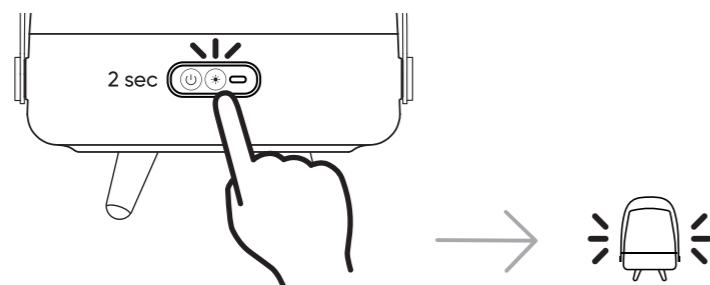

V 1.0 2023

Power On/Off

Light Dimmer

Connect Bluetooth Device

Charging

Play Music

LED status

Light On/Off