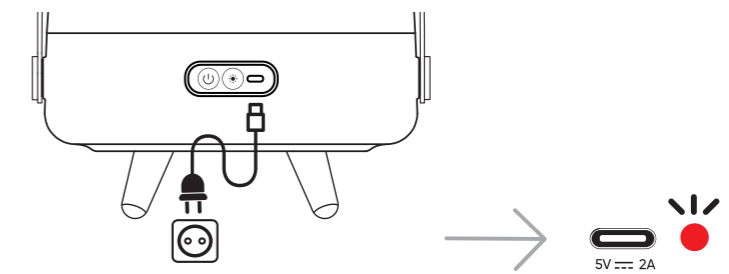

V 1.0 2023

Power On/Off

Light Dimmer

Connect Bluetooth Device

Charging

Play Music

LED status

Light On/Off