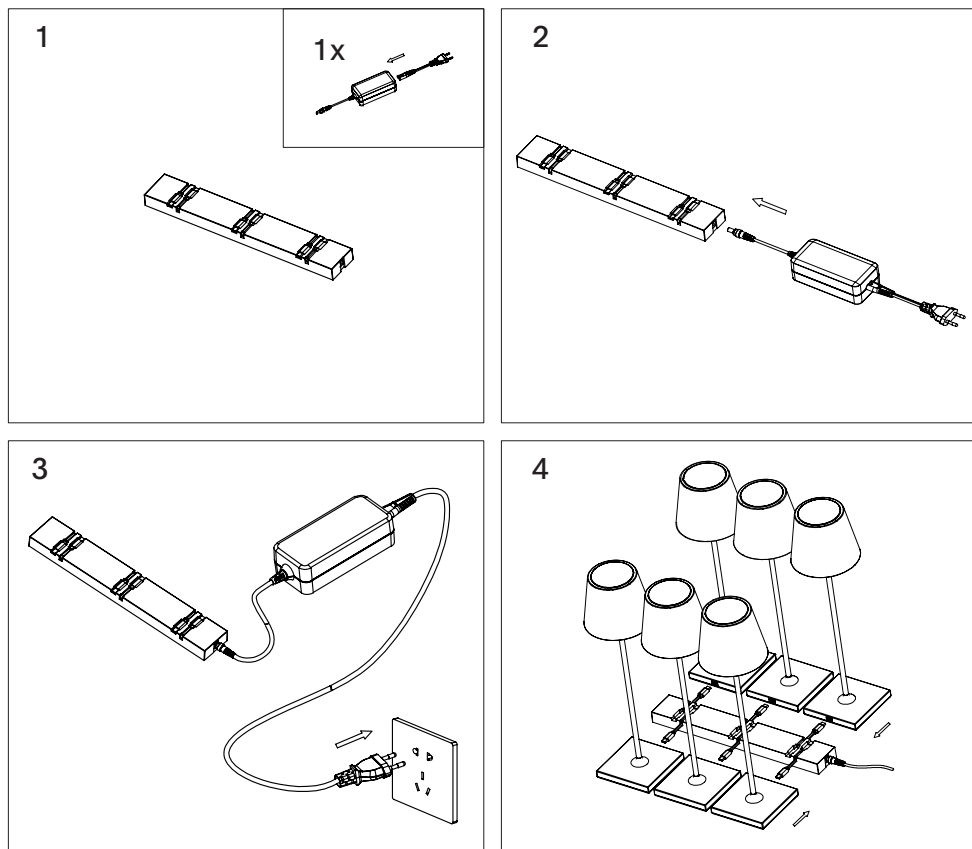

6-slot charging station for rechargeable LED table lamps USB-C

4559101 6-slot charging station for
rechargeable LED table lamps
USB-C, black

Instructions for use

1. Usage

The 6-slot charging station is currently compatible with Nuindie, Nuindie Mini and Nuindie pocket. Compatible only with lights that are equipped with the USB-C port.

2. Technical Specification

- Power max.: 7 A
- Output voltage: DC 5 V
- Input voltage: 100–240 V ~ 50/60Hz 1,5A max.
- Weight: 160 g
- Number of slots: 6 pcs
- Color: black

3. Scope of delivery

- 1x charging station including power adapter
- Connection cable
- This user manual